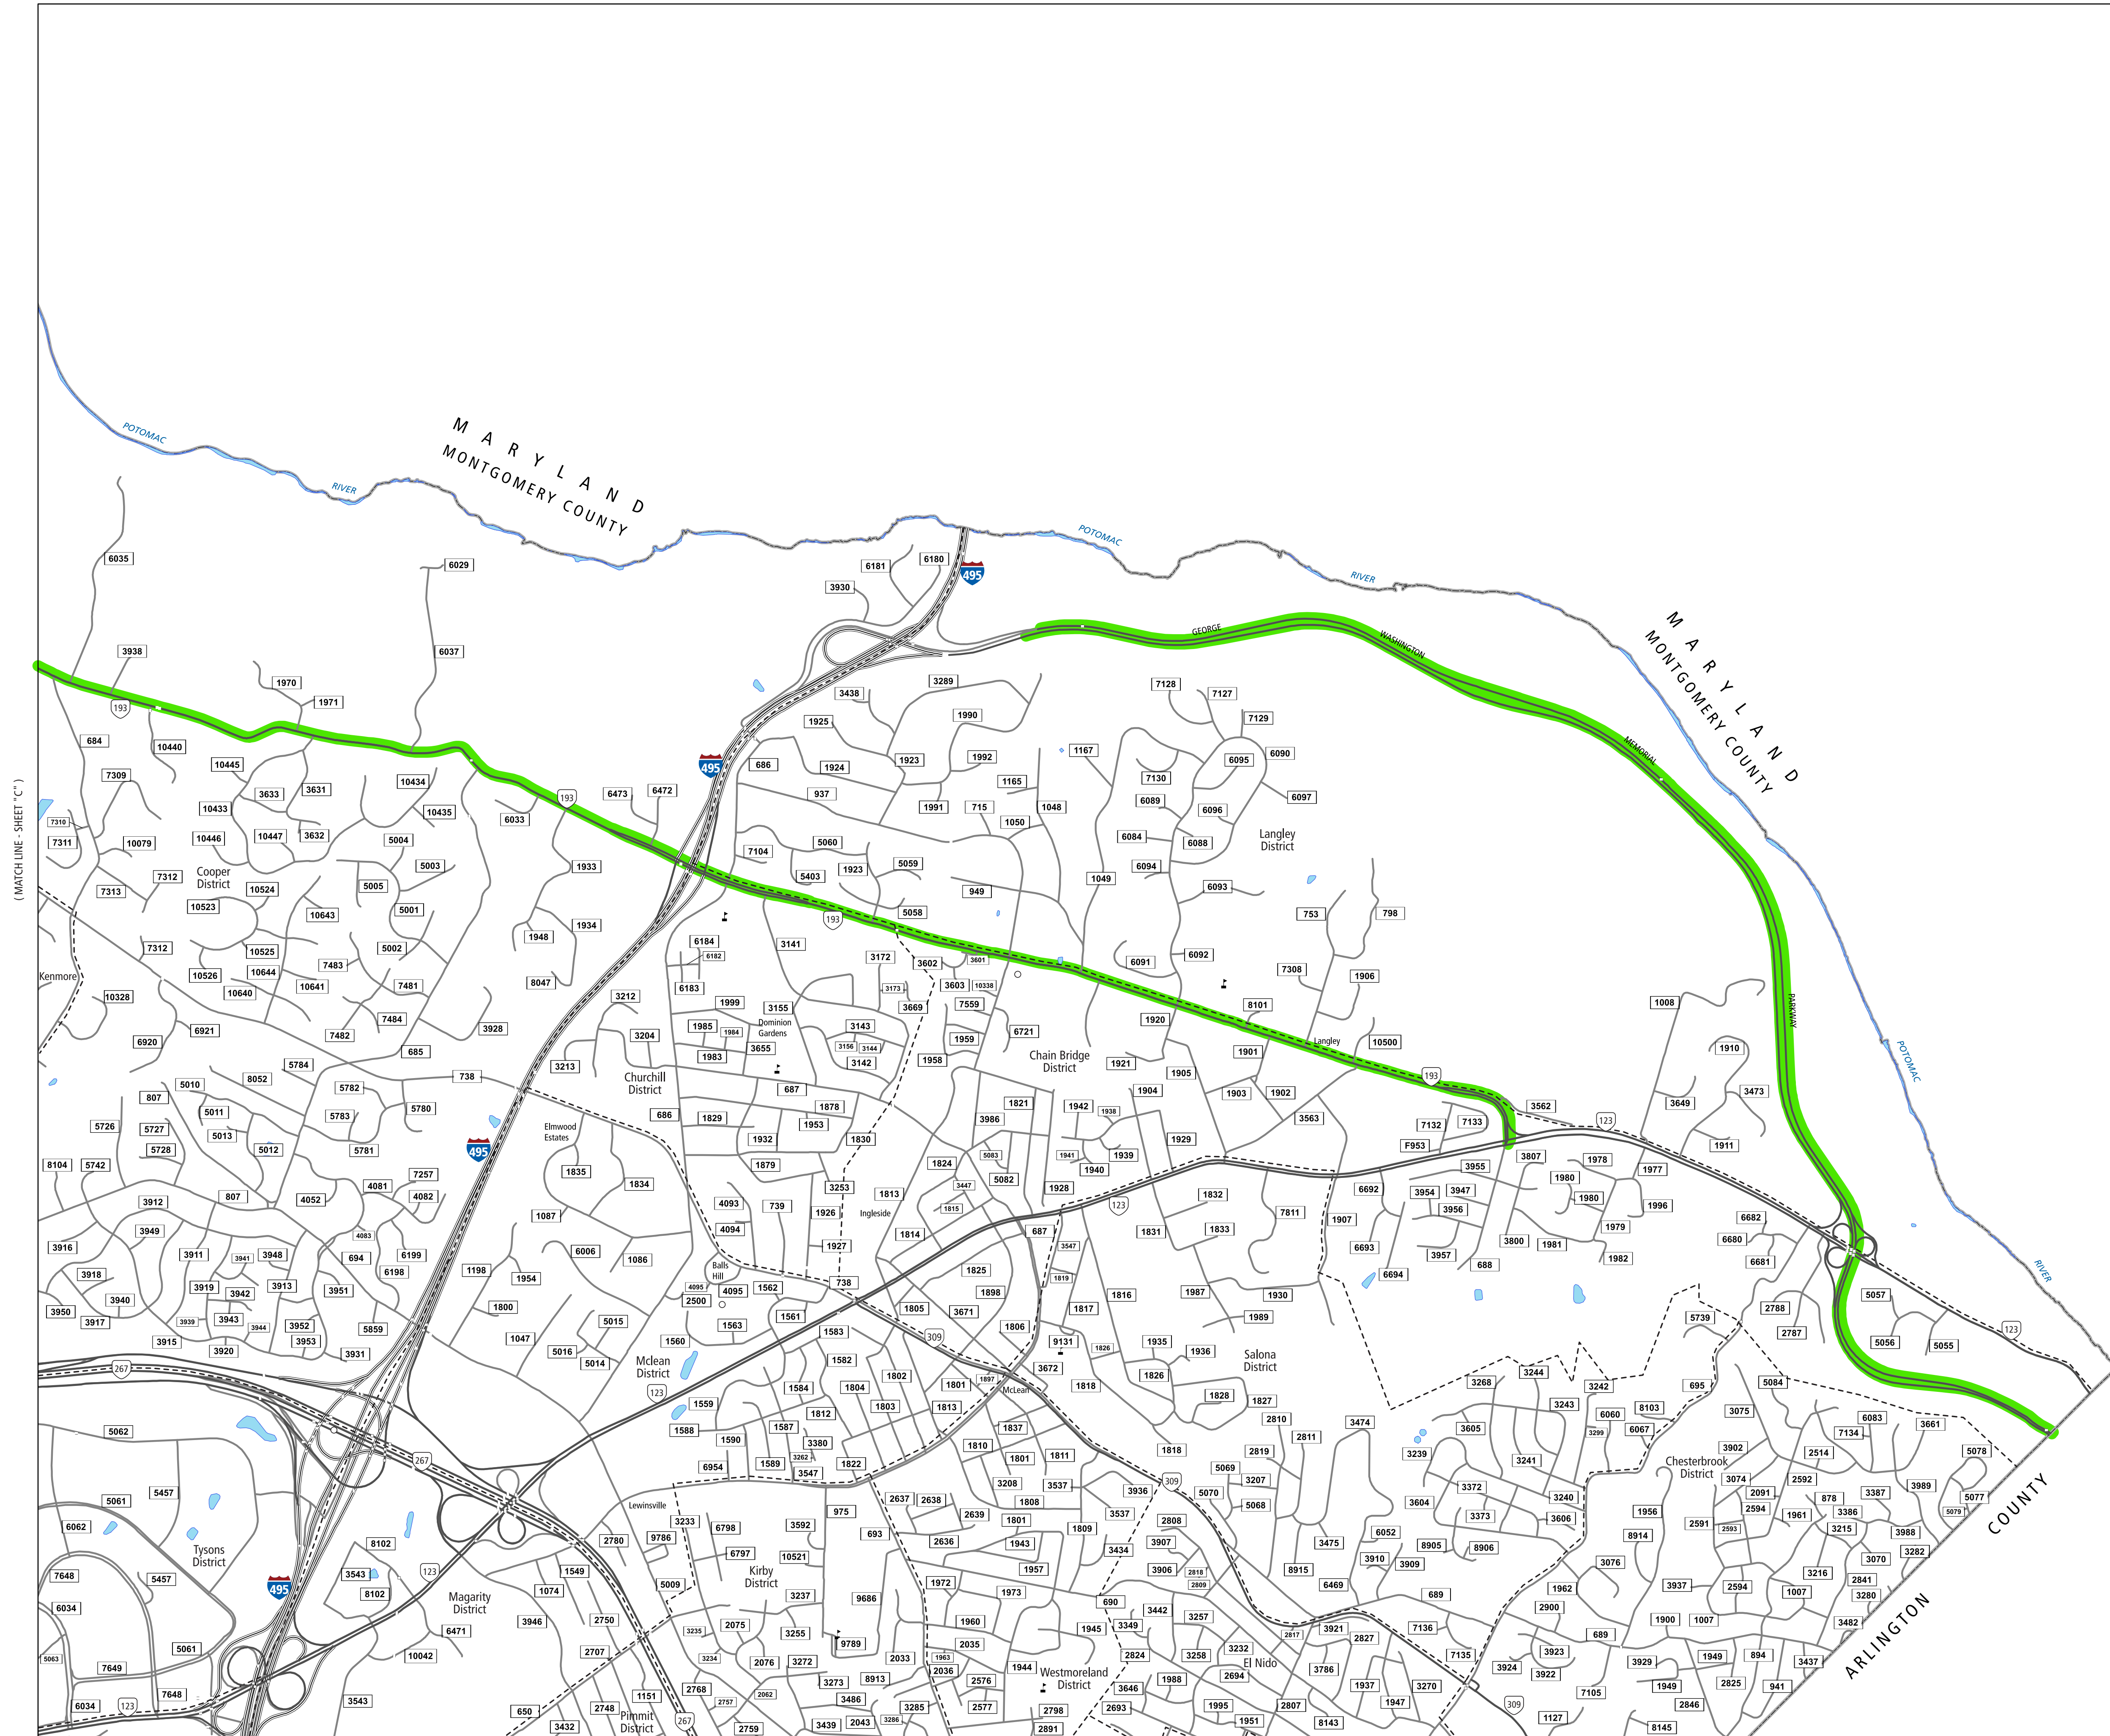

COUNTY ROAD MAP

FAIRFAX COUNTY

(MATCH LINE - SHEET "C")

(MATCH LINE - SHEET "G")

| ROAD CLASSIFICATIONS | MISCELLANEOUS |
|----------------------|----------------------|
| Frontage Road | Schools |
| Secondary Route | Seaports |
| State Route | Park_RideLots |
| U.S. Route | AIRPORTS |
| Urban Road | Commercial |
| LightSurface | General |
| DividedHwyInterstate | Military |
| AllWeatherSurface | RAILROADS |
| Unsurfaced | Metro |
| otherSurface | VARailroads |
| BikeRoutes | Park_N_Ride |
| AppalachianTrail | BOUNDARIES |
| Scenic Roads | MilitaryAreas |
| | MagisterialDistricts |
| | Incorp_Areas |
| | Natural_LandCover |