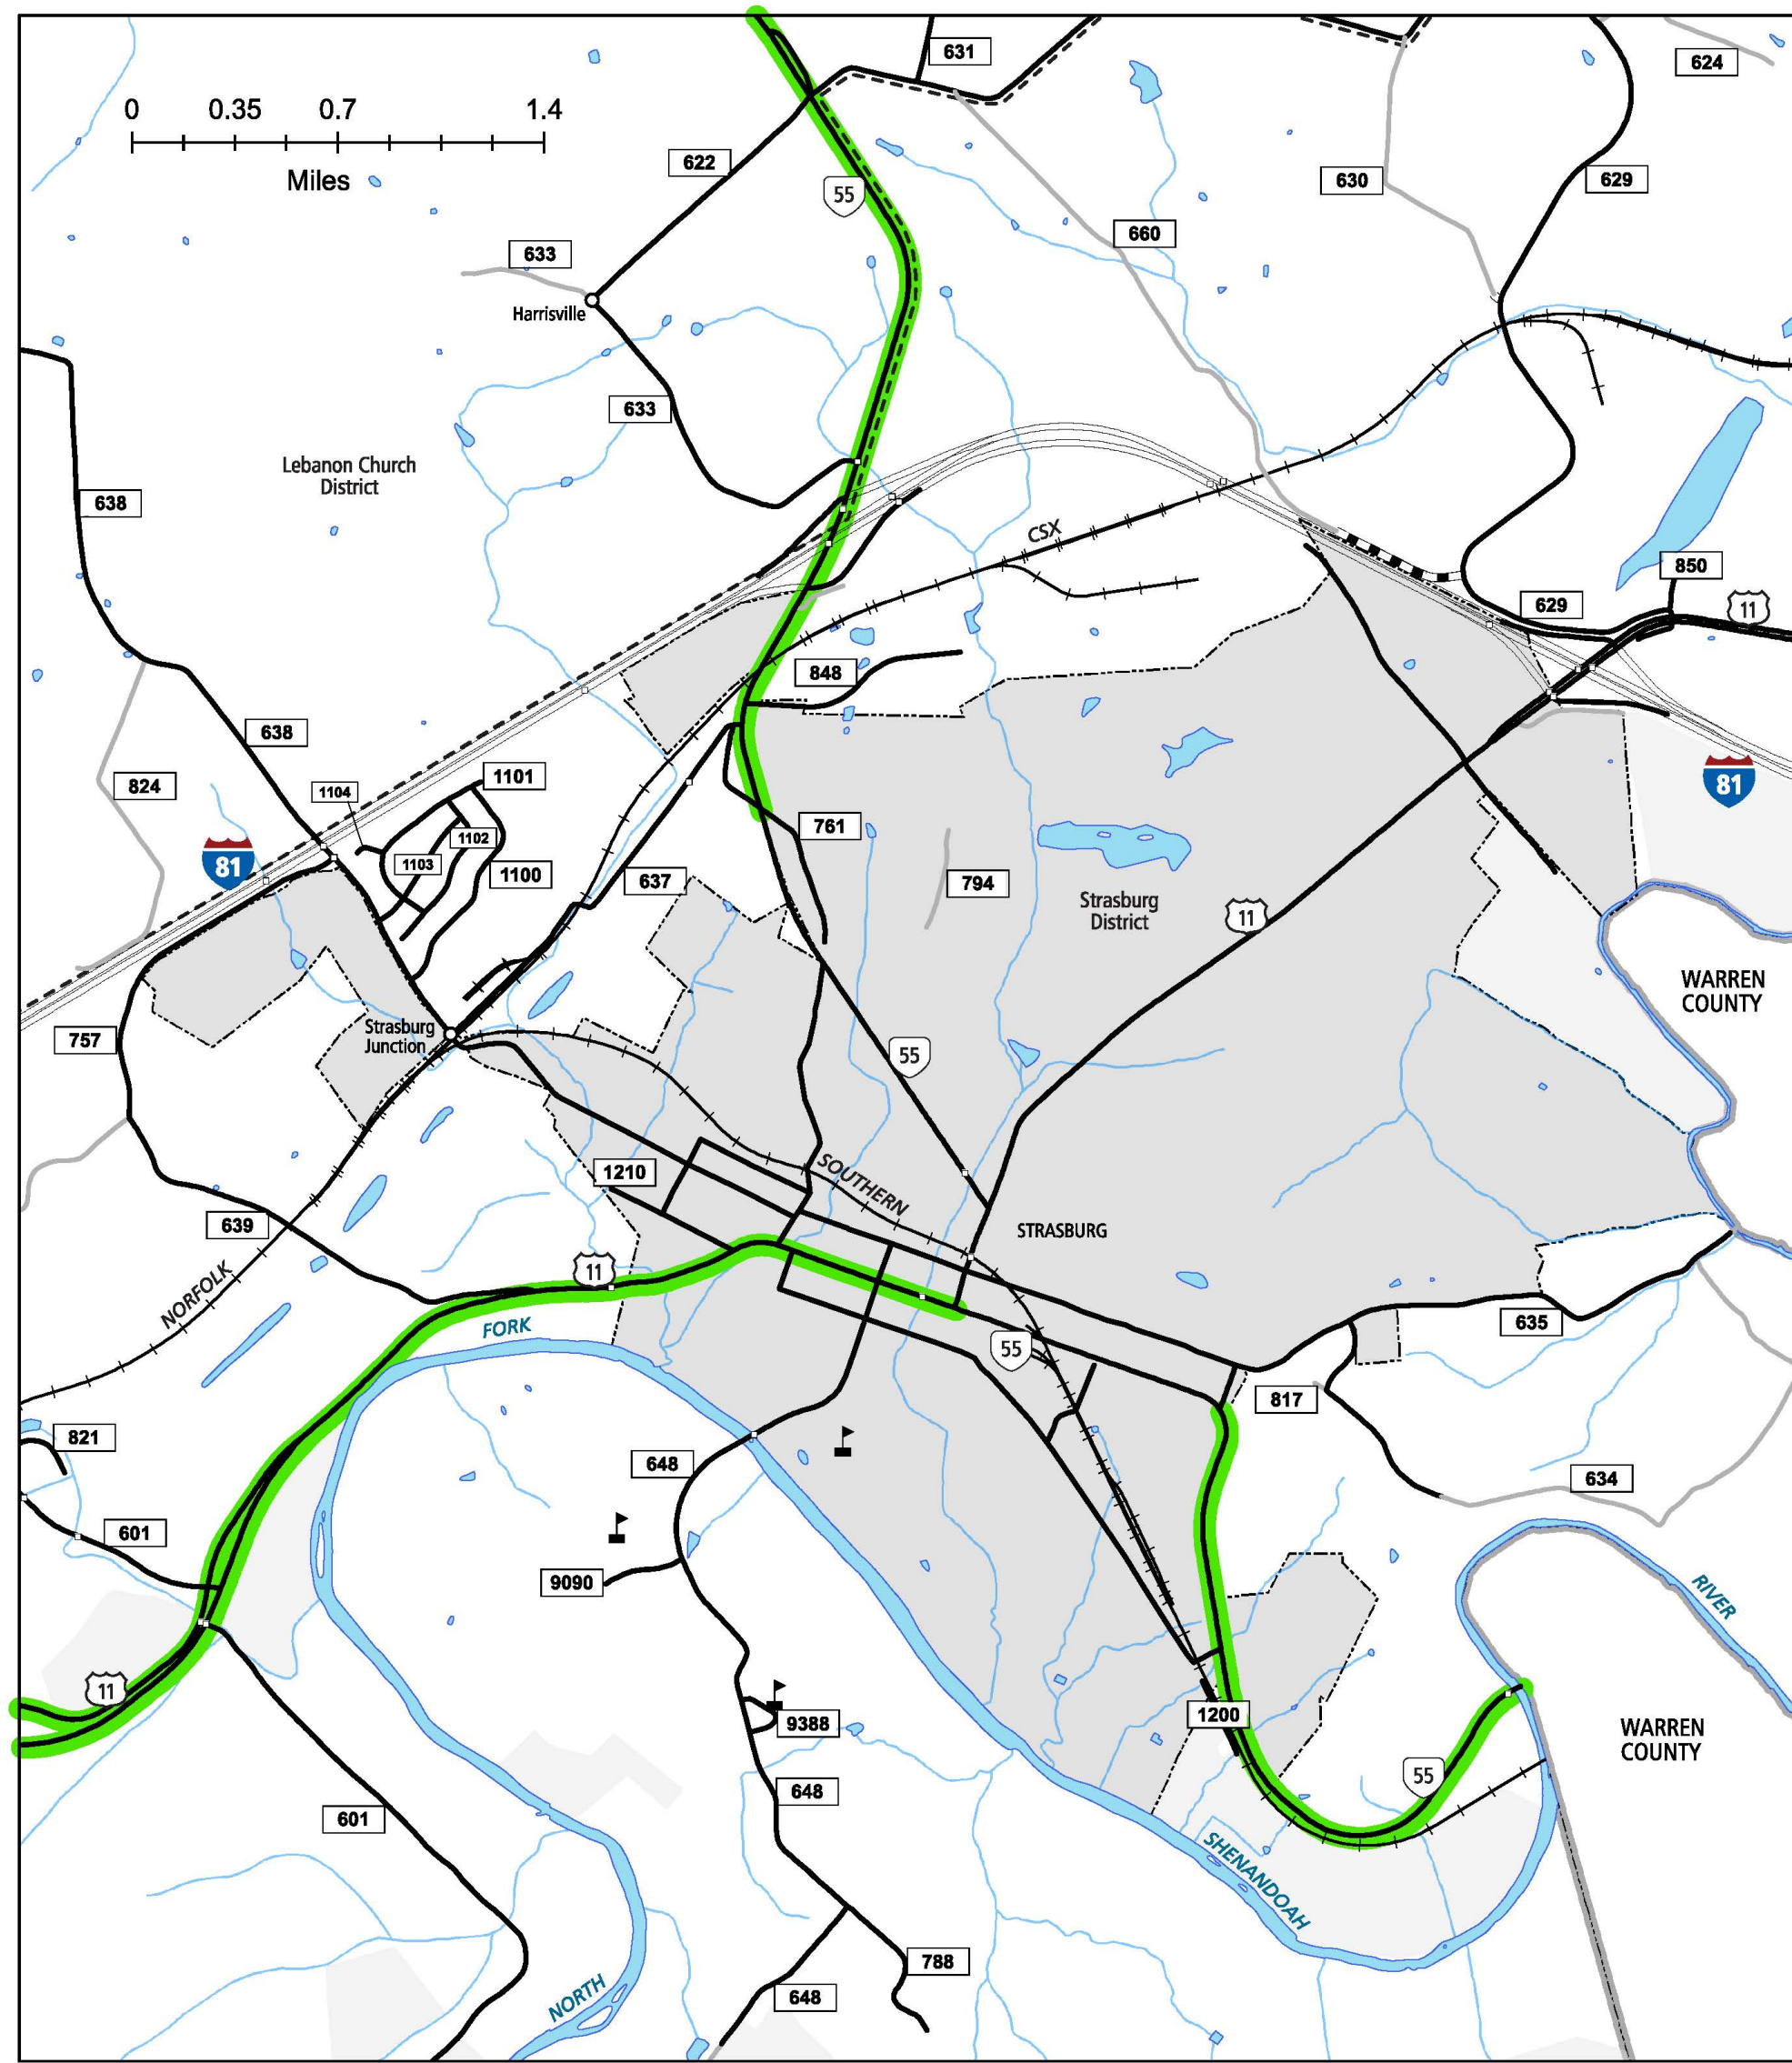

1  
EDINBURG AREA

3  
STRASBURG AREA

6  
WOODSTOCK AREA

7  
NEW MARKET AREA

9  
MOUNT JACKSON AREA

SHENANDOAH COUNTY, VA

COUNTY  
ROAD  
MAP

SHENANDOAH  
COUNTY

ROAD CLASSIFICATIONS	MISCELLANEOUS
Frontage Road	Schools
Secondary Route	Seaports
State Route	Park_RideLots
U.S. Route	<b>AIRPORTS</b>
Urban Road	Commercial
LightSurface	General
DividedHwyInterstate	Military
AllWeatherSurface	<b>RAILROADS</b>
Unsurfaced	Metro
otherSurface	VARailroads
BikeRoutes	Park_N_Ride
AppalachianTrail	<b>BOUNDARIES</b>
Scenic Roads	MilitaryAreas
<b>Additional ROAD CLASSIFICATION (Post 2019)</b>	MagisterialDistricts
Hard-surface	Incorp_Areas
	Natural_LandCover