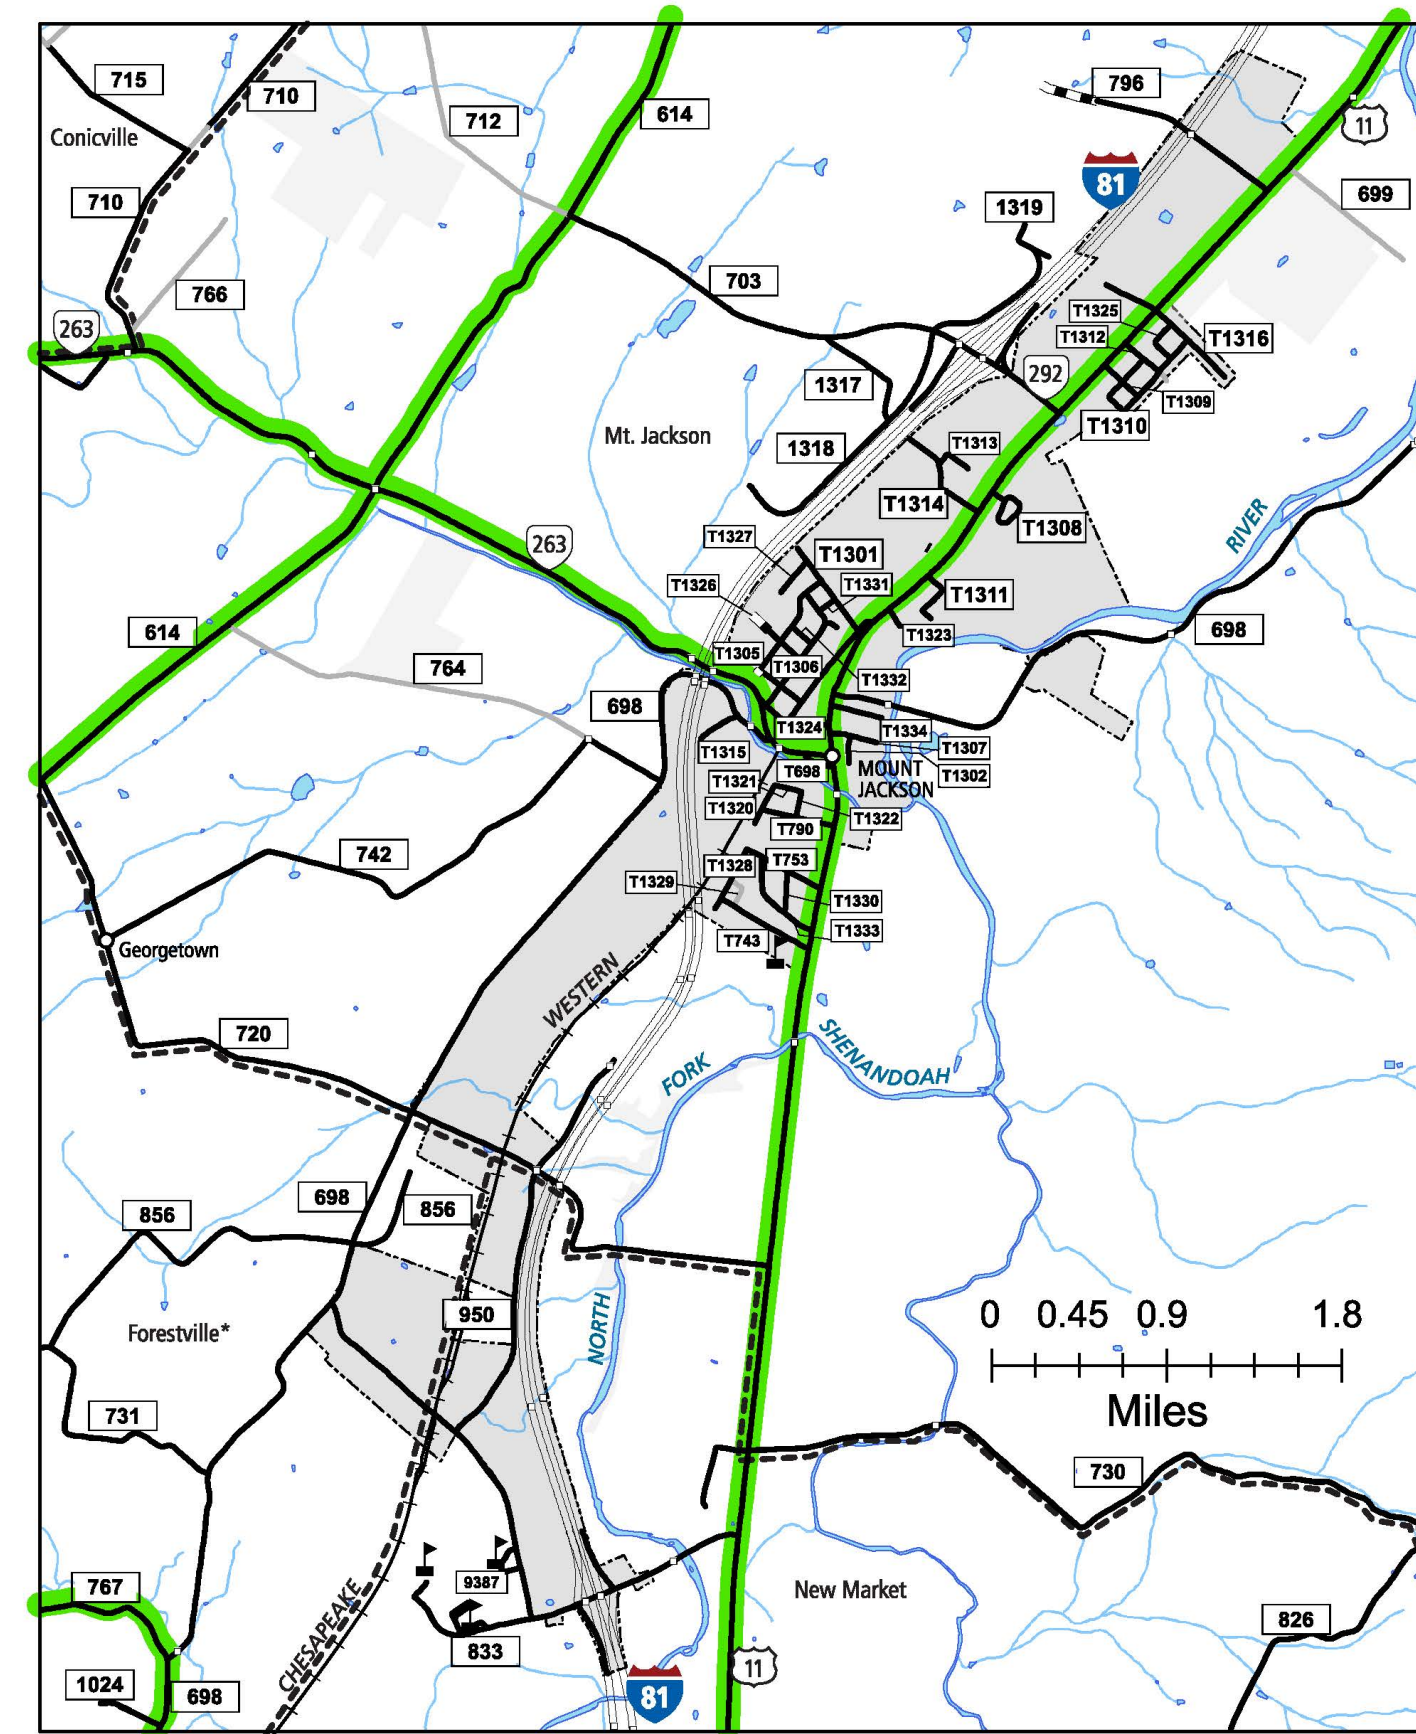

1  
EDINBURG AREA

3  
STRASBURG AREA

6  
WOODSTOCK AREA

7  
NEW MARKET AREA

9  
MOUNT JACKSON AREA

SHENANDOAH COUNTY, VA

COUNTY  
ROAD  
MAP

SHENANDOAH  
COUNTY

ROAD CLASSIFICATIONS	MISCELLANEOUS
Frontage Road	Schools
Secondary Route	Seaports
State Route	Park_RideLots
U.S. Route	<b>AIRPORTS</b>
Urban Road	Commercial
LightSurface	General
DividedHwyInterstate	Military
AllWeatherSurface	<b>RAILROADS</b>
Unsurfaced	Metro
otherSurface	VARailroads
BikeRoutes	Park_N_Ride
AppalachianTrail	<b>BOUNDARIES</b>
Scenic Roads	MilitaryAreas
<b>Additional ROAD CLASSIFICATION (Post 2019)</b>	MagisterialDistricts
Hard-surface	Incorp_Areas
	Natural_LandCover

The accuracy or completeness of this map is not guaranteed or warranted.  
Map depicts state-maintained highway network as of May 1, 2021.  
Copyright © 2021 by Commonwealth of Virginia  
Department of Transportation, All Rights Reserved

SUPPLEMENT SHEET A  
AN INVENTORY OF STATE MAINTAINED ROADS