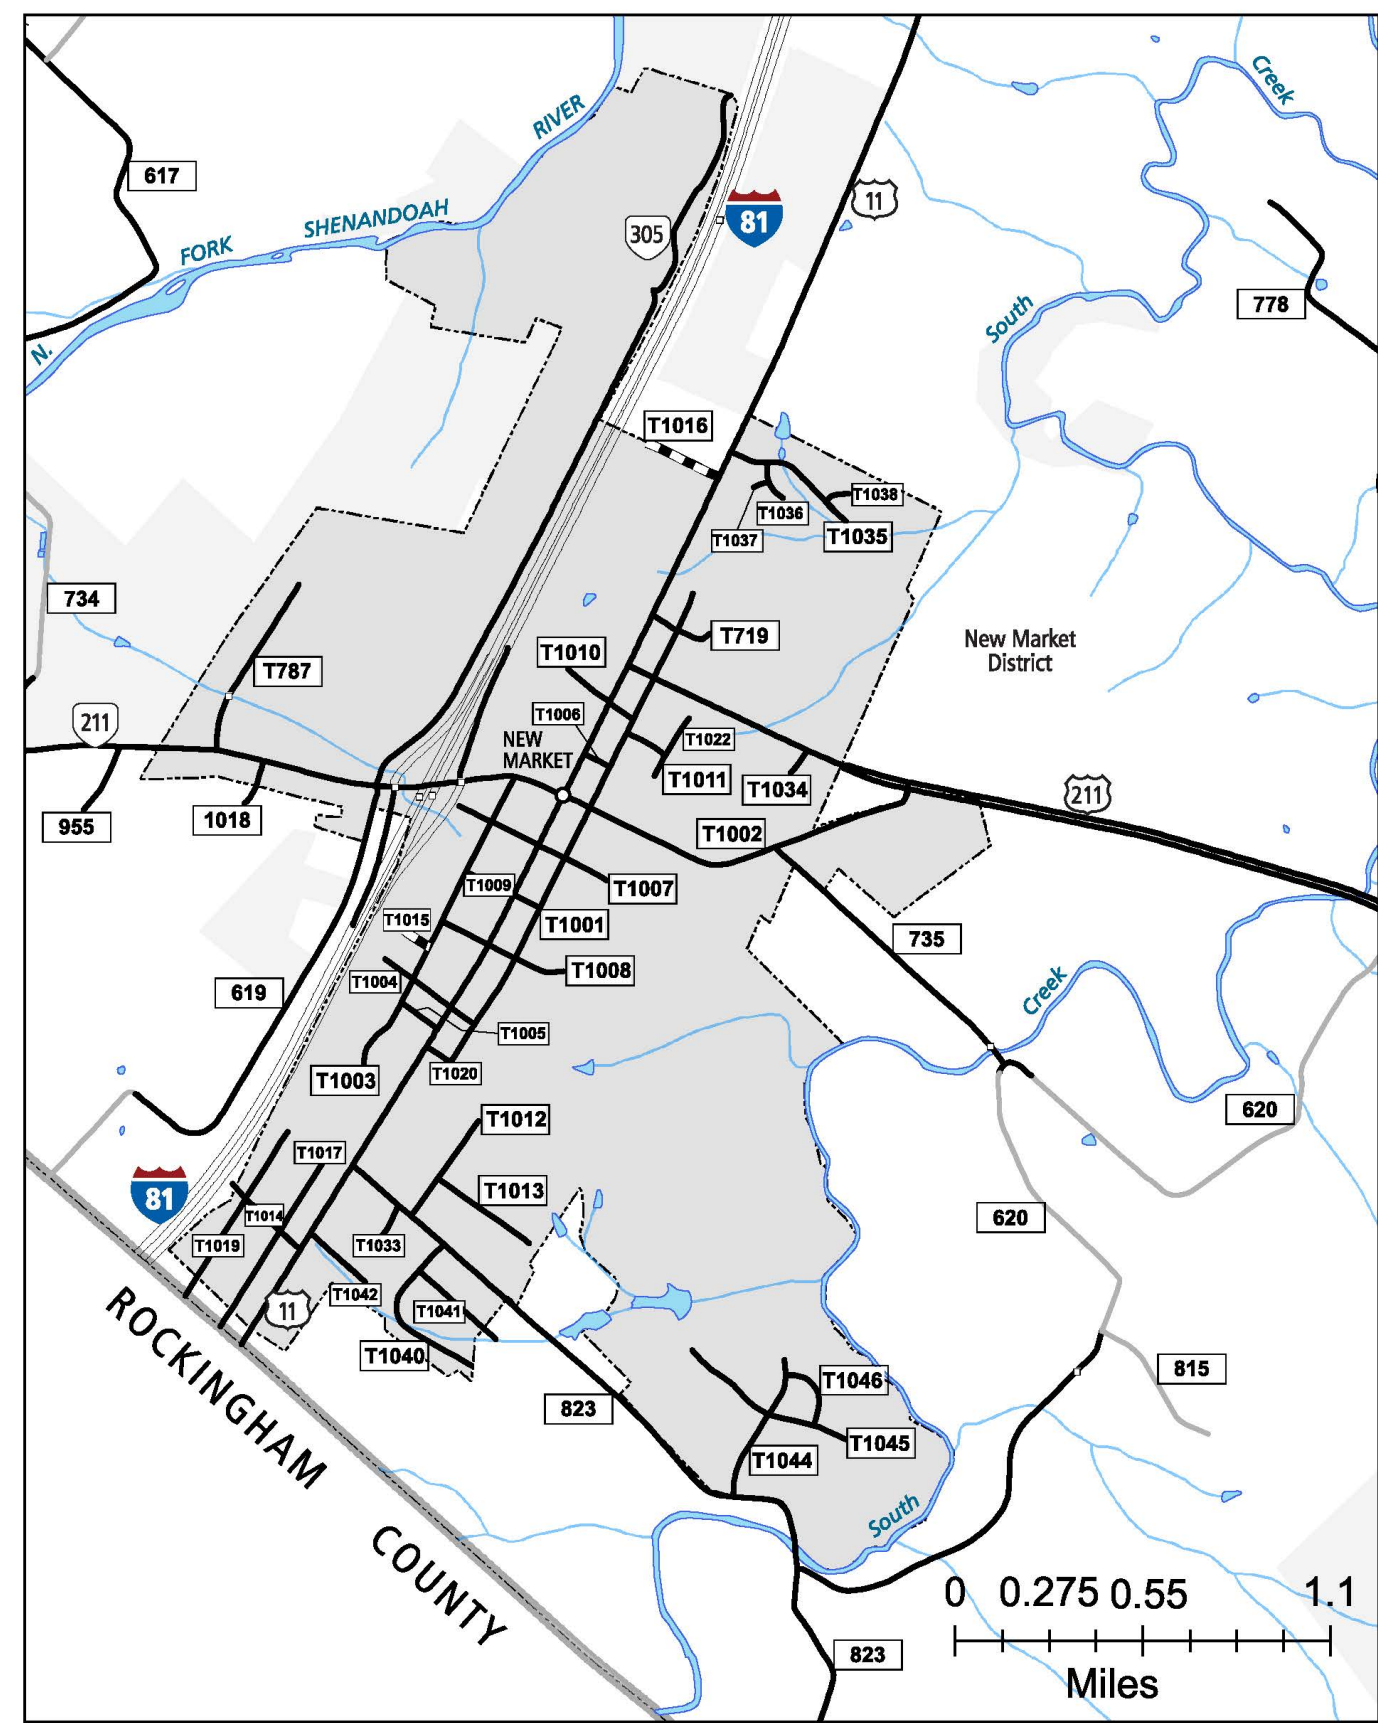

1  
EDINBURG AREA

3  
STRASBURG AREA

6  
WOODSTOCK AREA

7  
NEW MARKET AREA

9  
MOUNT JACKSON AREA

SHENANDOAH COUNTY, VA

COUNTY  
ROAD  
MAP

SHENANDOAH  
COUNTY

ROAD CLASSIFICATIONS	MISCELLANEOUS
Frontage Road	Schools
Secondary Route	Seaports
State Route	Park_RideLots
U.S. Route	<b>AIRPORTS</b>
Urban Road	Commercial
LightSurface	General
DividedHwyInterstate	Military
AllWeatherSurface	<b>RAILROADS</b>
Unsurfaced	Metro
otherSurface	VARailroads
BikeRoutes	Park_N_Ride
AppalachianTrail	<b>BOUNDARIES</b>
Scenic Roads	MilitaryAreas
<b>Additional ROAD CLASSIFICATION (Post 2019)</b>	MagisterialDistricts
Hard-surface	Incorp_Areas
	Natural_LandCover

The accuracy or completeness of this map is not guaranteed or warranted.  
Map depicts state-maintained highway network as of May 1, 2021.  
Copyright © 2021 by Commonwealth of Virginia  
Department of Transportation, All Rights Reserved

SUPPLEMENT SHEET A  
AN INVENTORY OF STATE MAINTAINED ROADS