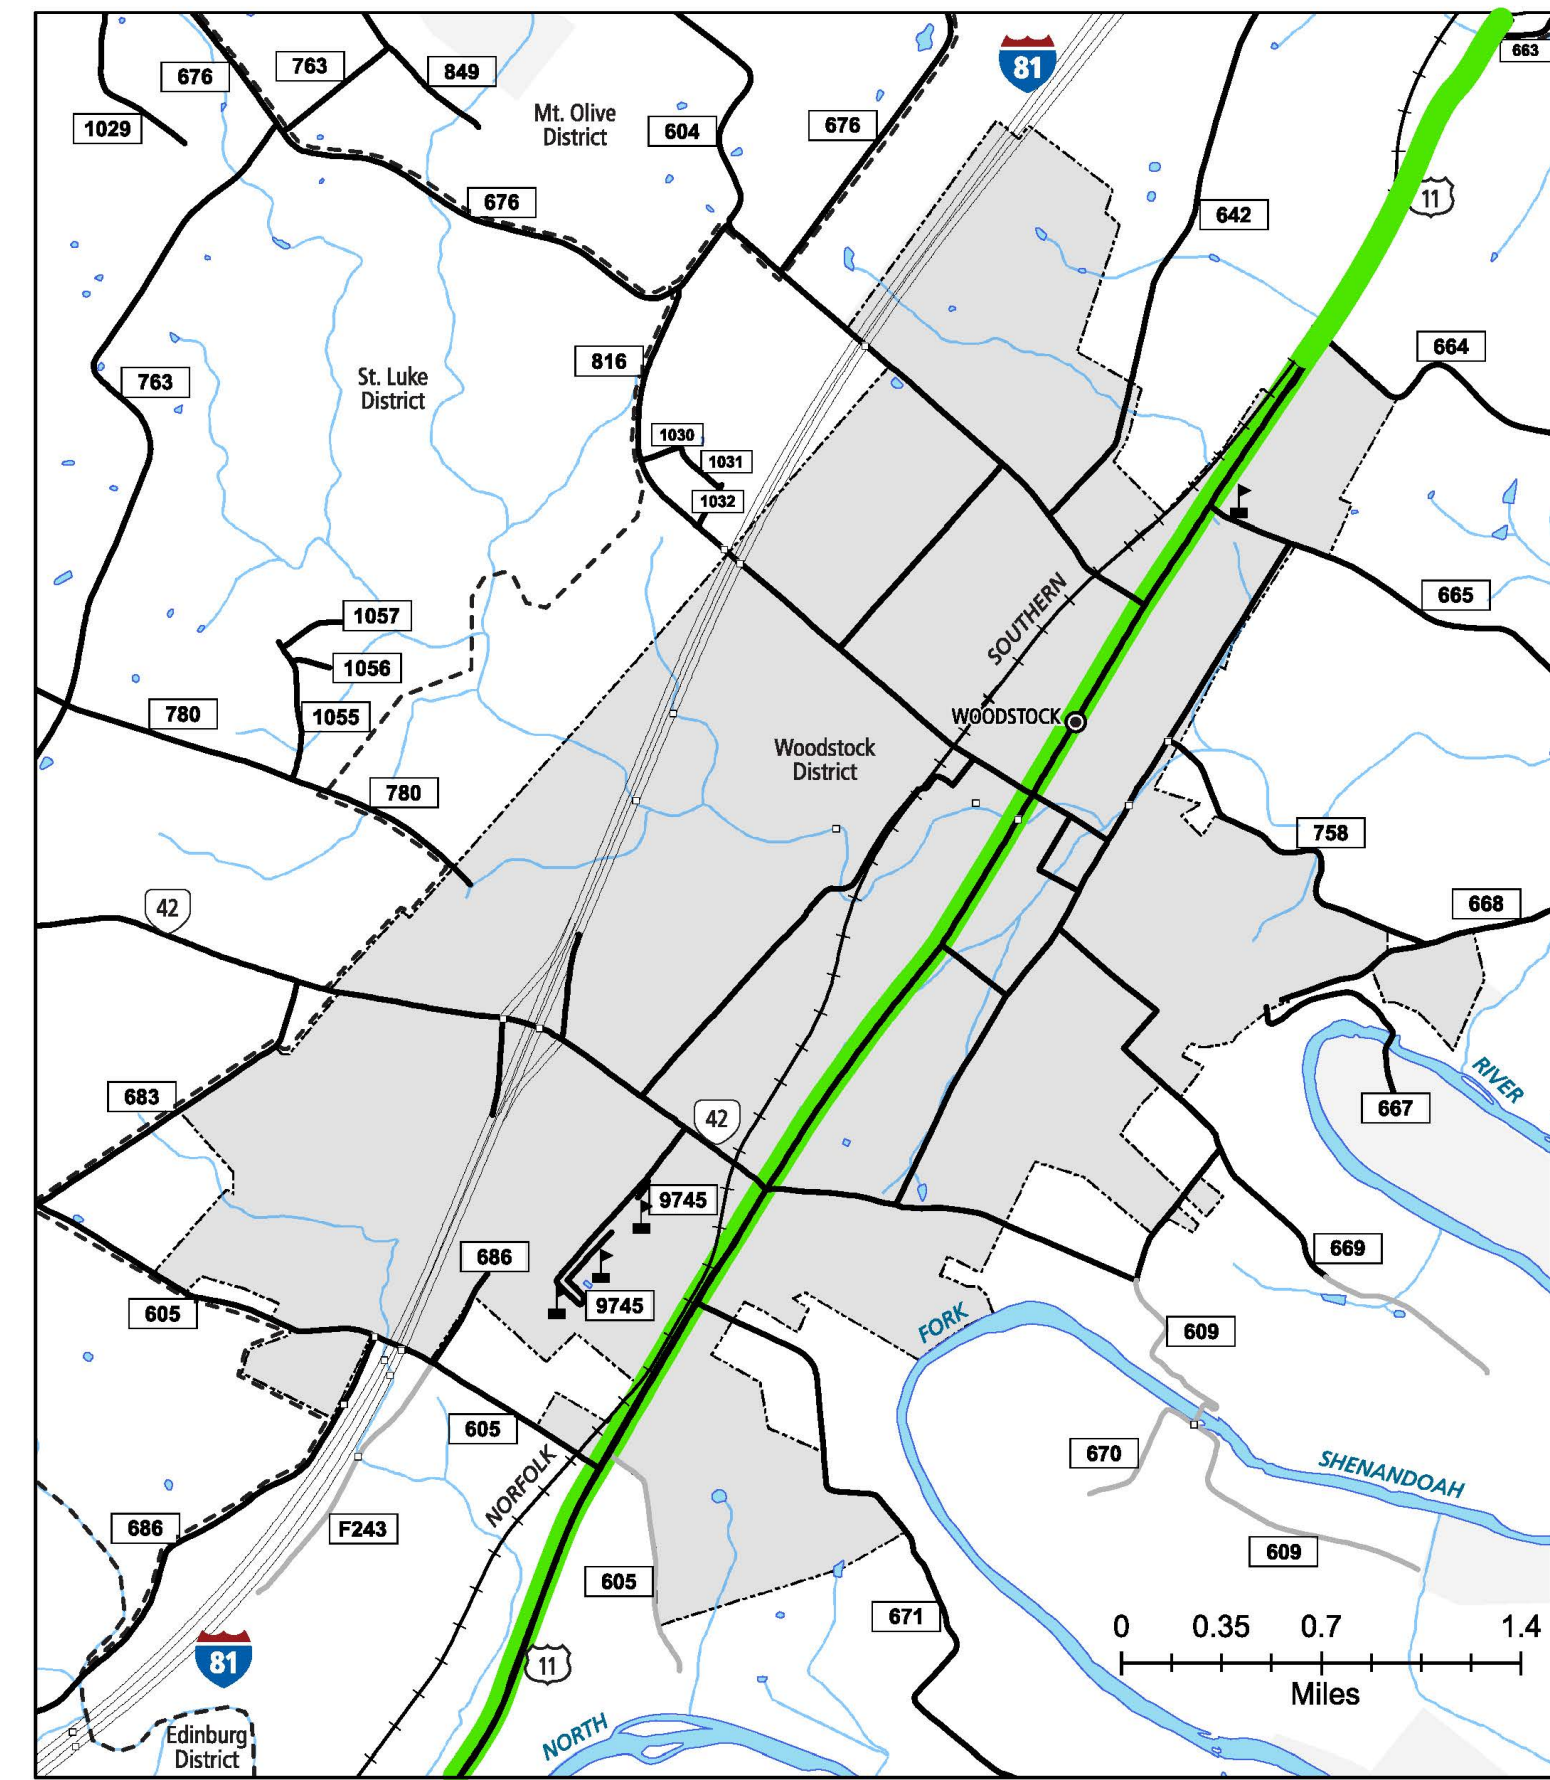

1  
EDINBURG AREA

3  
STRASBURG AREA

6  
WOODSTOCK AREA

7  
NEW MARKET AREA

9  
MOUNT JACKSON AREA

SHENANDOAH COUNTY, VA

COUNTY  
ROAD  
MAP

SHENANDOAH  
COUNTY

ROAD CLASSIFICATIONS	MISCELLANEOUS
Frontage Road	Schools
Secondary Route	Seaports
State Route	Park_RideLots
U.S. Route	<b>AIRPORTS</b>
Urban Road	Commercial
LightSurface	General
DividedHwyInterstate	Military
AllWeatherSurface	<b>RAILROADS</b>
Unsurfaced	Metro
otherSurface	VARailroads
BikeRoutes	Park_N_Ride
AppalachianTrail	<b>BOUNDARIES</b>
Scenic Roads	MilitaryAreas
<b>Additional ROAD CLASSIFICATION (Post 2019)</b>	MagisterialDistricts
Hard-surface	Incorp_Areas
	Natural_LandCover